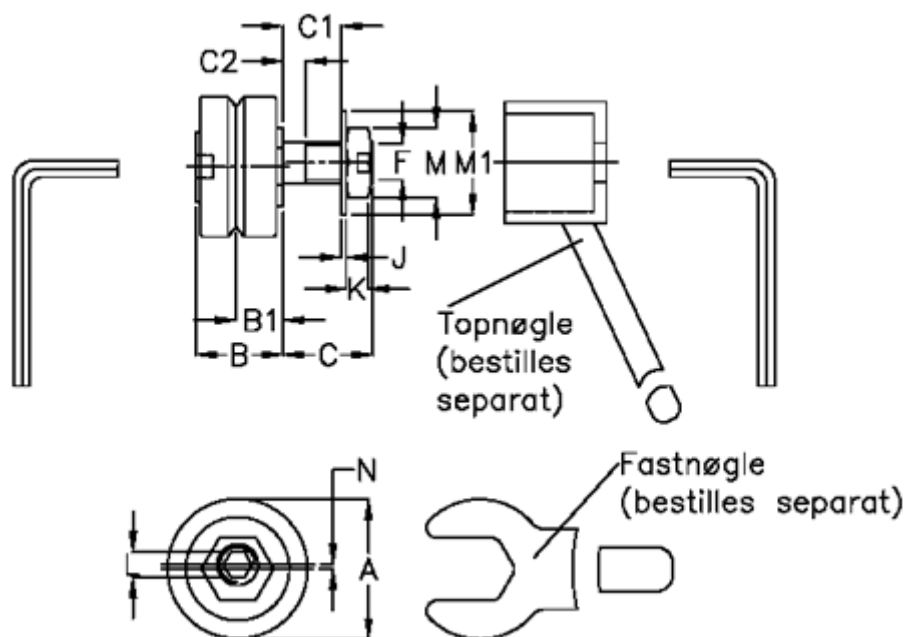

Article number: 0591320434

Description: Hepco SL2 stainless bearing SS LJ 34E-NS

## Measures

a = 34.0

B = 21.3

B1 = 11.50

C = 22.0

C1 = 14

C2 = 5.5

F = M10 x 1,25

J = 1.25

K = 6

L = 4

M = 17

M1 = 21

N = 1.00

Weight kg/1000 = 120